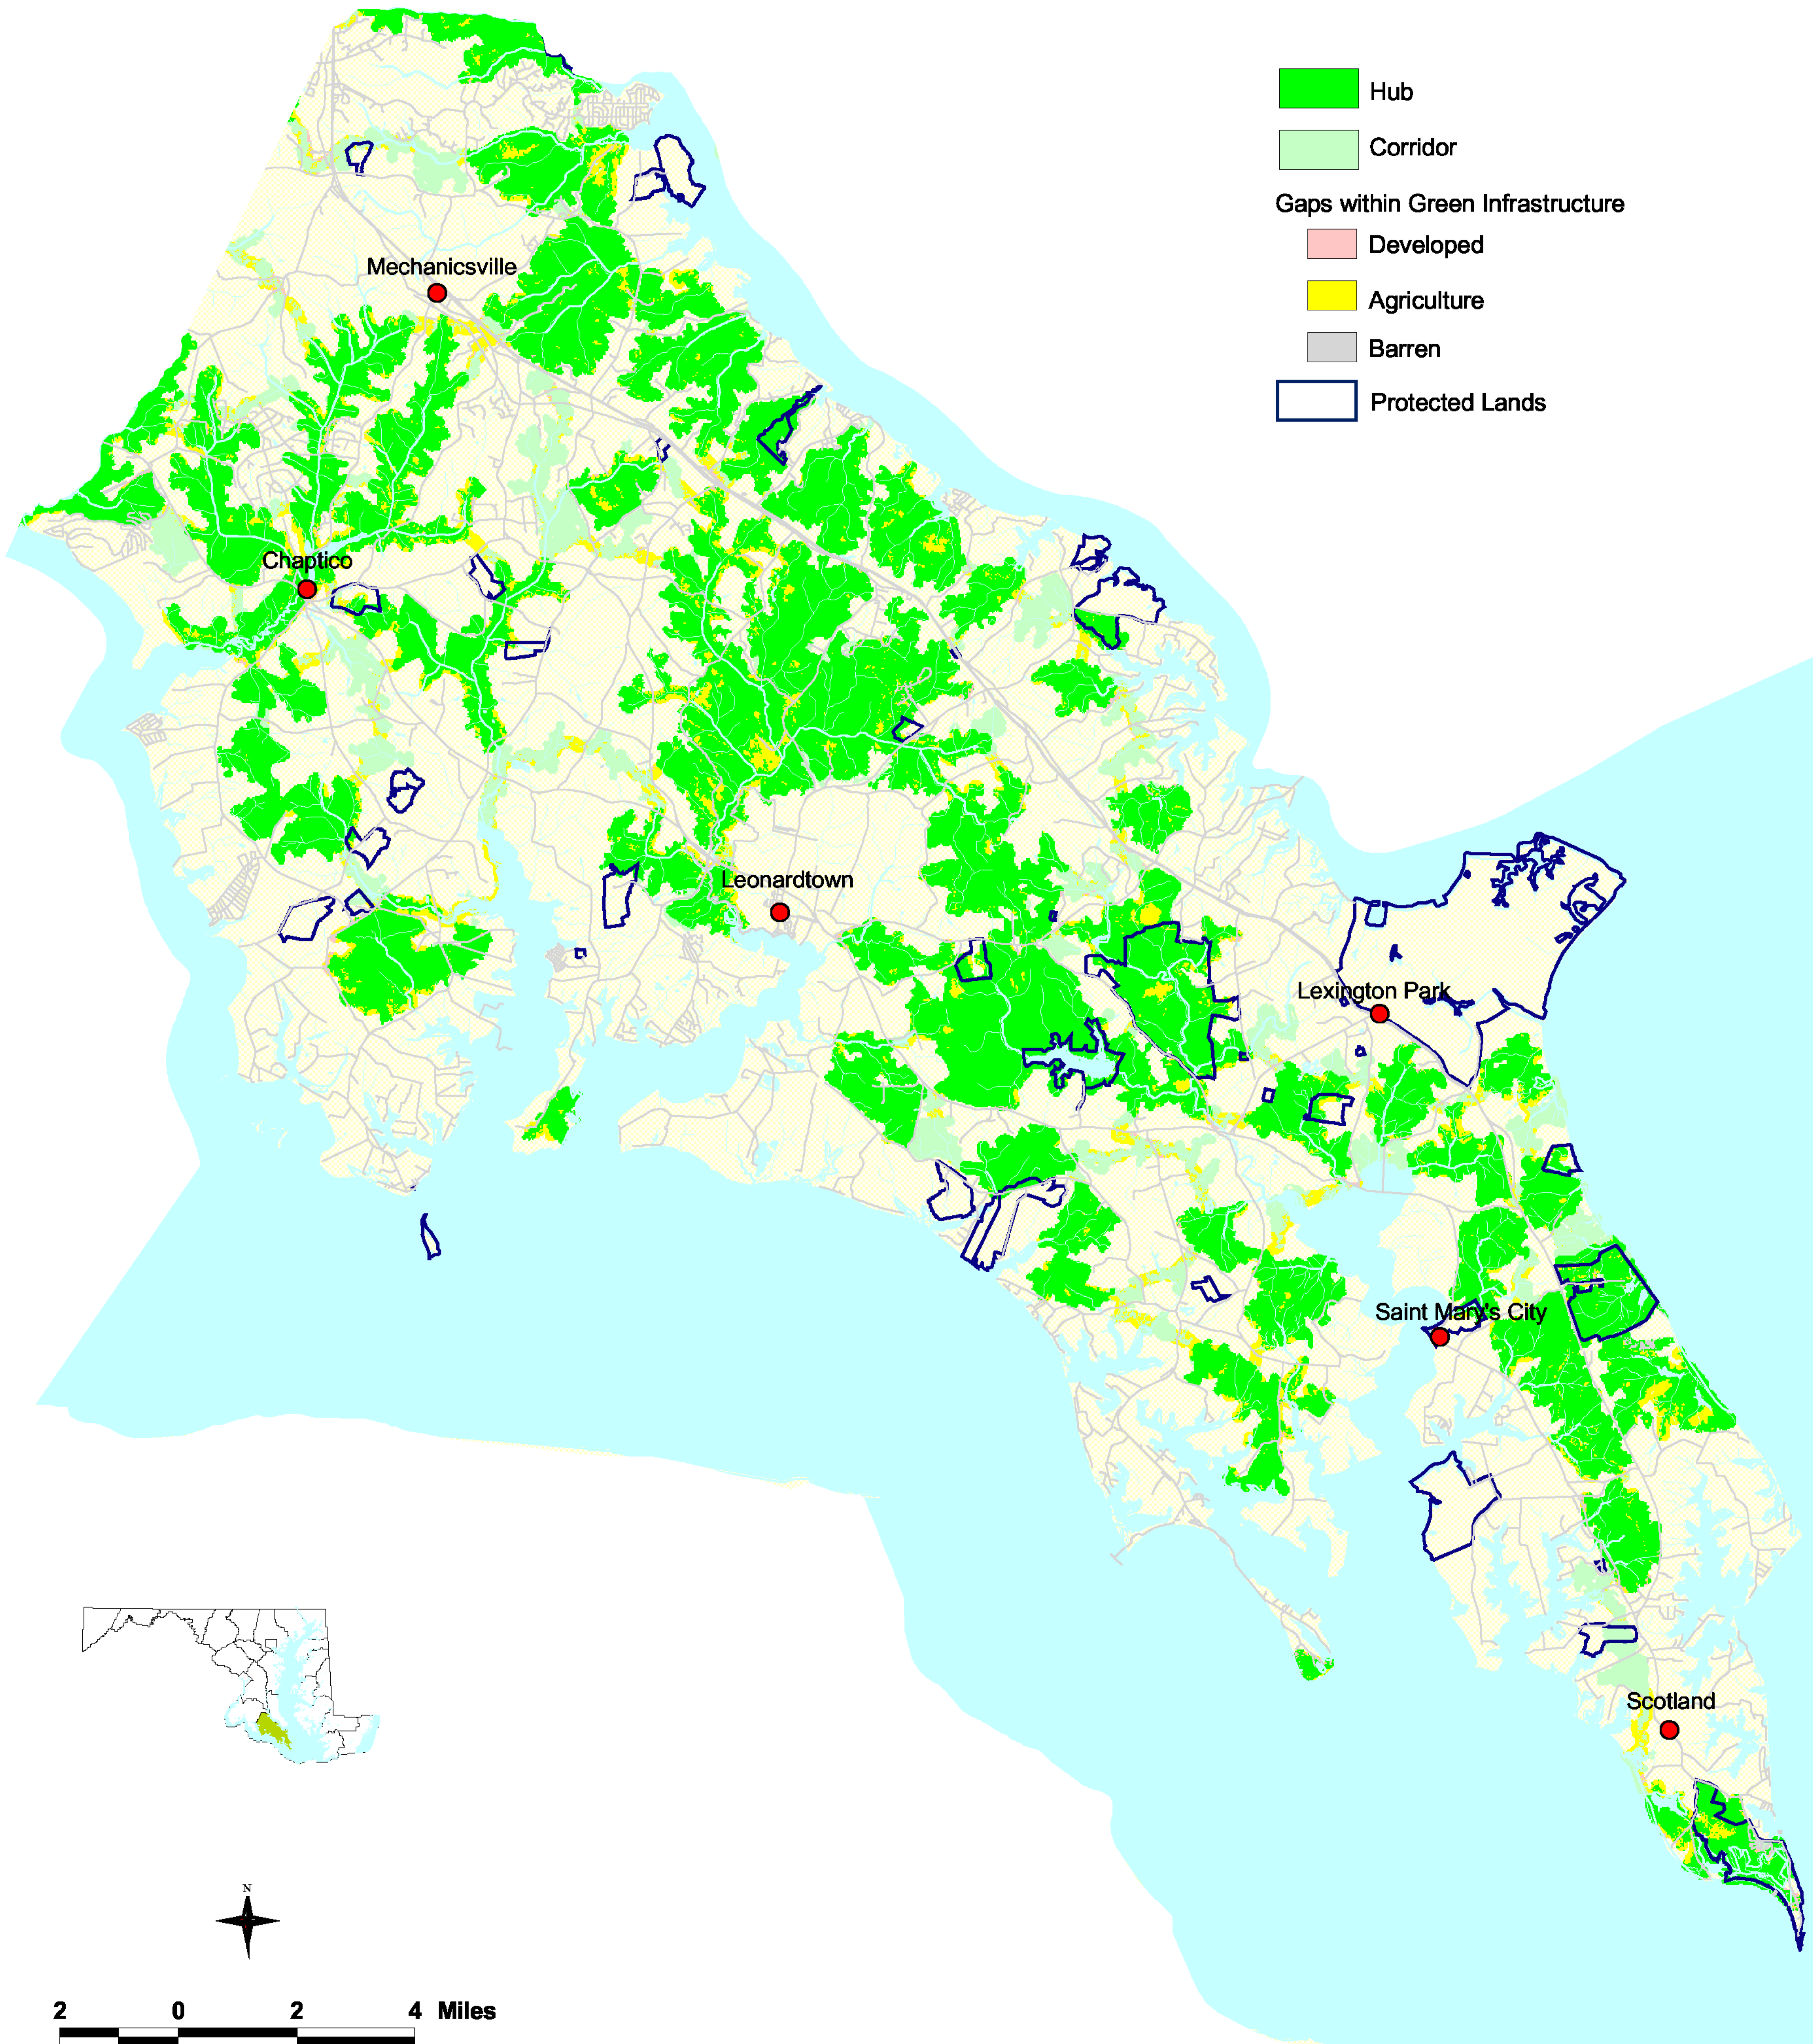

St. Mary's County

Green Infrastructure

This map was created for general planning purposes.
It was compiled from data sets available at the time of analysis and may not match current conditions.
Field analysis should be used to verify the accuracy of mapped data.

Chesapeake and Coastal Watershed Service
Waterway and Greenways Division
Maryland Greenways Commission
Watershed Management and Analysis Division
© DNR August 2000